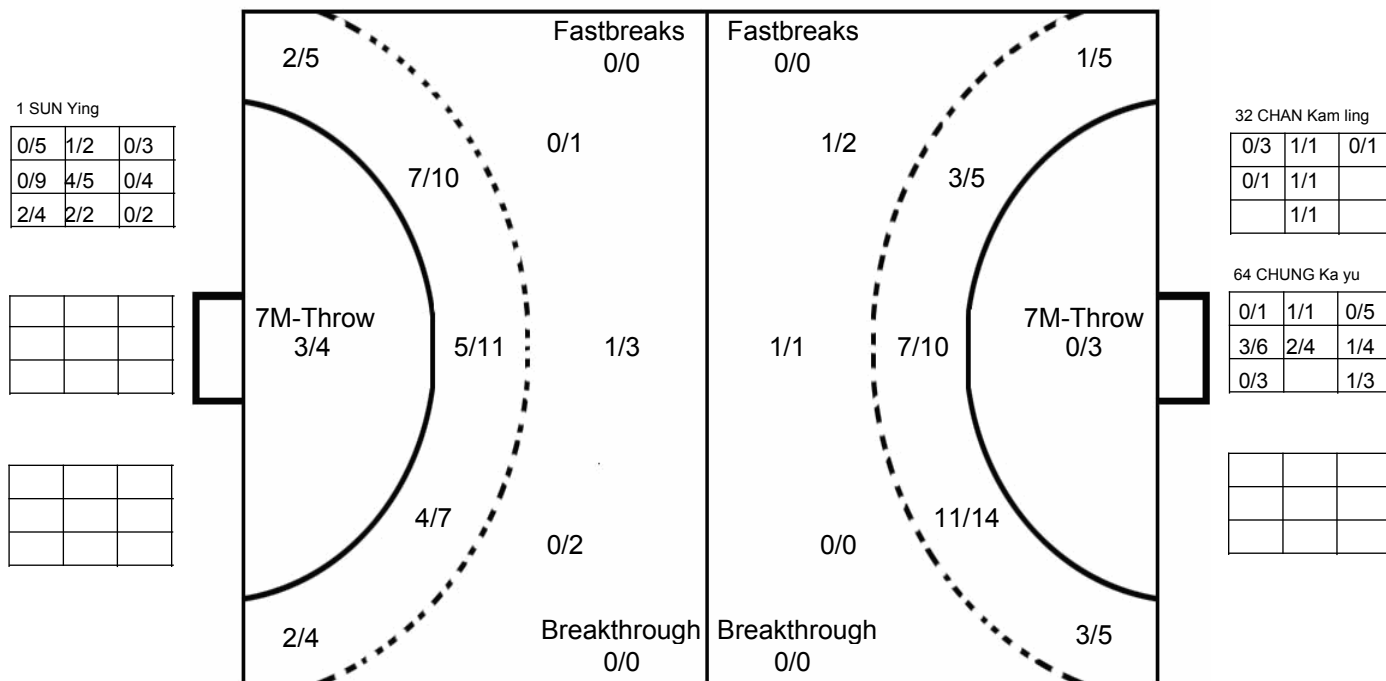

中國香港手球總會

PHMS Pictorial Handball Match Statistics

IHF Official System

HONG KONG INTERN' HANDBALL CHAMPIONSHIP WOMEN 2011 MATCH SHOT REPORT

ROUND 2

MATCH 19

HKIHWCW019-41-1/1

SHANZHENCHI

1 SUN Ying [ ] [ ] [ ] [ ] [ ] [ ] [ ] [ ] [ ] Post - 0 Miss - 0 Block - 0	2 GUO Yi feng [ ] [ ] [ ] 2 [ ] [ ] [ ] 1 1 [ ] [ ] 1 Post - 2 Miss - 0 Block - 0	3 LI Shuang 1 [ ] [ ] 3 1 [ ] [ ] 1 [ ] [ ] [ ] [ ] Post - 1 Miss - 4 Block - 0	5 TAN Yue [ ] [ ] [ ] [ ] [ ] [ ] [ ] [ ] [ ] [ ] [ ] [ ] Post - 0 Miss - 0 Block - 0	6 LIANG He tong 1 [ ] [ ] [ ] 2 [ ] [ ] 1 2 [ ] [ ] [ ] Post - 1 Miss - 1 Block - 0	9 LIU Shang jing [ ] [ ] [ ] [ ] [ ] [ ] [ ] [ ] [ ] [ ] [ ] [ ] Post - 0 Miss - 0 Block - 0	12 LI Yao [ ] [ ] [ ] [ ] [ ] [ ] [ ] [ ] [ ] [ ] [ ] [ ] Post - 1 Miss - 0 Block - 0	13 LIU Tong [ ] [ ] [ ] [ ] [ ] [ ] [ ] [ ] [ ] [ ] [ ] [ ] Post - 0 Miss - 0 Block - 0
15 HUANG Hui 1 [ ] [ ] 1 1 [ ] [ ] 1 [ ] [ ] [ ] [ ] Post - 0 Miss - 0 Block - 0	19 KUANG Xue hua 1 [ ] [ ] [ ] [ ] [ ] 1 [ ] [ ] [ ] [ ] [ ] [ ] Post - 1 Miss - 1 Block - 0	[ ] [ ] [ ] [ ] [ ] [ ] [ ] [ ] [ ] [ ] [ ] [ ] [ ] [ ] [ ] [ ]	[ ] [ ] [ ] [ ] [ ] [ ] [ ] [ ] [ ] [ ] [ ] [ ] [ ] [ ] [ ] [ ]	[ ] [ ] [ ] [ ] [ ] [ ] [ ] [ ] [ ] [ ] [ ] [ ] [ ] [ ] [ ] [ ]	[ ] [ ] [ ] [ ] [ ] [ ] [ ] [ ] [ ] [ ] [ ] [ ] [ ] [ ] [ ] [ ]	[ ] [ ] [ ] [ ] [ ] [ ] [ ] [ ] [ ] [ ] [ ] [ ] [ ] [ ] [ ] [ ]	[ ] [ ] [ ] [ ] [ ] [ ] [ ] [ ] [ ] [ ] [ ] [ ] [ ] [ ] [ ] [ ]

HONGKONG

3 YIU Hei yan [ ] [ ] [ ] [ ] [ ] [ ] [ ] [ ] [ ] Post - 0 Miss - 0 Block - 0	4 LAU Sze wan 1 [ ] [ ] 1 1 [ ] [ ] 1 1 [ ] [ ] [ ] Post - 0 Miss - 0 Block - 0	6 LING Kwan mei [ ] [ ] [ ] [ ] [ ] [ ] [ ] [ ] [ ] [ ] [ ] [ ] Post - 0 Miss - 0 Block - 0	7 CHEUNG Mei ngo 2 [ ] [ ] [ ] [ ] [ ] [ ] 1 [ ] [ ] [ ] 1 Post - 1 Miss - 1 Block - 0	8 CHENG Ching hang [ ] [ ] [ ] [ ] [ ] [ ] [ ] [ ] [ ] [ ] [ ] [ ] Post - 0 Miss - 0 Block - 0	10 WAN Oi man [ ] [ ] [ ] [ ] 1 [ ] [ ] [ ] [ ] [ ] [ ] [ ] Post - 0 Miss - 0 Block - 0	11 LAM Sze pui 1 [ ] [ ] 1 2 [ ] [ ] [ ] [ ] [ ] [ ] [ ] Post - 0 Miss - 4 Block - 0	13 LAM Wai yu 1 [ ] [ ] 1 2 [ ] [ ] [ ] 1 [ ] [ ] [ ] Post - 1 Miss - 1 Block - 0
14 LEUNG Sin ying [ ] [ ] [ ] 1 2 [ ] [ ] 2 [ ] [ ] [ ] [ ] Post - 0 Miss - 0 Block - 0	16 LAI Mei yu [ ] [ ] [ ] [ ] [ ] [ ] [ ] [ ] [ ] [ ] [ ] [ ] Post - 0 Miss - 0 Block - 0	17 TSANG Ching man [ ] [ ] [ ] [ ] [ ] [ ] [ ] 1 [ ] [ ] [ ] 1 Post - 0 Miss - 1 Block - 0	18 SUM Ming yee [ ] [ ] [ ] [ ] 1 [ ] [ ] [ ] [ ] [ ] [ ] [ ] Post - 0 Miss - 0 Block - 0	19 CHOW Pui yee [ ] [ ] [ ] [ ] [ ] [ ] [ ] [ ] [ ] [ ] [ ] [ ] Post - 0 Miss - 0 Block - 0	32 CHAN Kam ling [ ] [ ] [ ] [ ] [ ] [ ] [ ] [ ] [ ] [ ] [ ] [ ] Post - 0 Miss - 0 Block - 0	64 CHUNG Ka yu [ ] [ ] [ ] [ ] [ ] [ ] [ ] [ ] [ ] [ ] [ ] [ ] Post - 0 Miss - 0 Block - 0	65 WONG Shuk yee [ ] [ ] [ ] [ ] [ ] [ ] [ ] [ ] [ ] [ ] [ ] [ ] Post - 0 Miss - 0 Block - 0