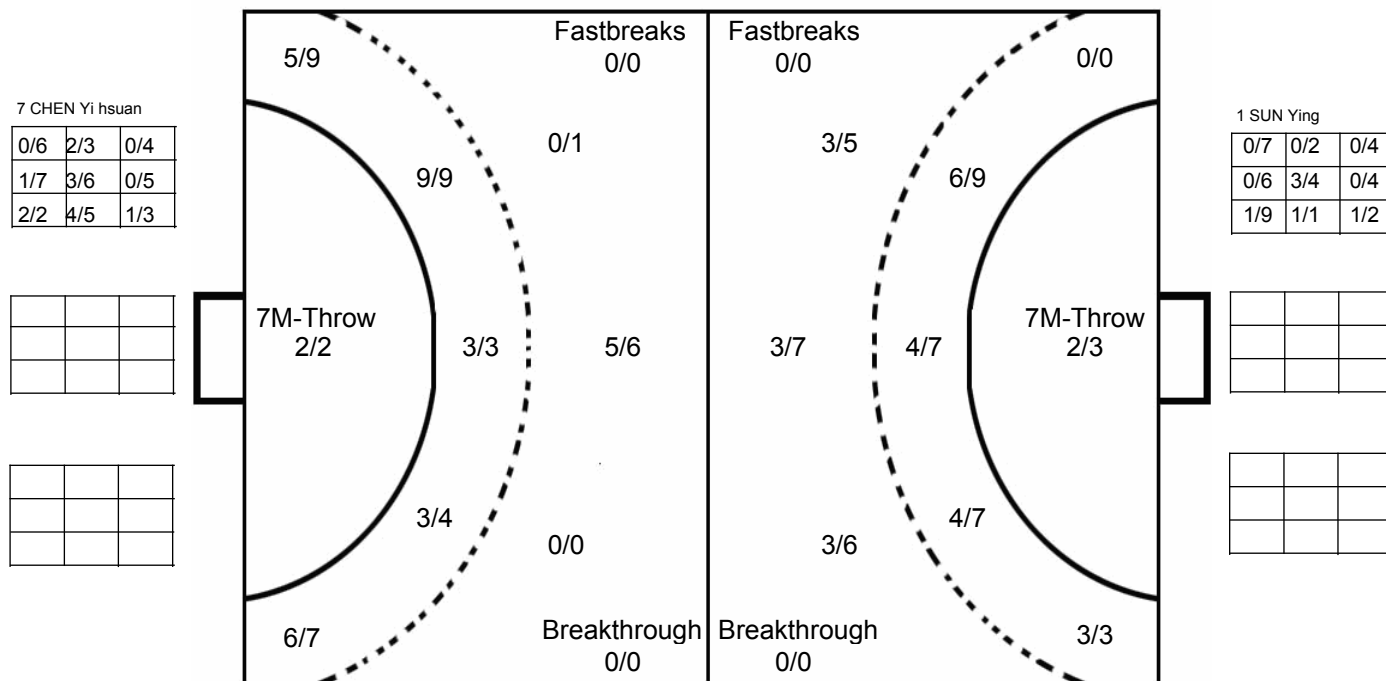

中國香港手球總會

PHMS Pictorial Handball Match Statistics

IHF Official System

HONG KONG INTERN' HANDBALL CHAMPIONSHIP WOMEN 2011 MATCH SHOT REPORT

ROUND 1

MATCH 17

HKIHWCW017-41-1/1

CHINESE

2 LUNG Kuan hua 2 1 Post - 1 Miss - 0 Block - 0	3 CHIANG Chia yun 1 Post - 0 Miss - 0 Block - 0	4 SHIN Wei ju 1 1 1 1 Post - 0 Miss - 0 Block - 0	6 LIN Hsin yi 1 Post - 0 Miss - 0 Block - 0	7 CHEN Yi hsuan Post - 0 Miss - 0 Block - 0	9 WANG Yu fen 1 Post - 0 Miss - 0 Block - 0	11 SU Li lin 1 1 Post - 0 Miss - 0 Block - 0	12 HUNG Chia lien Post - 0 Miss - 0 Block - 0
13 CHENG Yun chieh Post - 0 Miss - 0 Block - 0	14 HUANG Wen yu 1 1 2 1 Post - 0 Miss - 0 Block - 0	15 CHU Ciu en 1 2 1 2 Post - 0 Miss - 0 Block - 0	17 KO Fu mei 1 1 1 Post - 0 Miss - 0 Block - 0	19 LIN Chia ho 1 1 3 1 Post - 0 Miss - 0 Block - 0	20 HUNG Tzu chin Post - 0 Miss - 0 Block - 0		

SHANZHENCHI

1 SUN Ying Post - 0 Miss - 0 Block - 0	2 GUO Yi feng Post - 0 Miss - 0 Block - 0	3 LI Shuang 1 1 Post - 1 Miss - 0 Block - 0	5 TAN Yue 1 1 Post - 0 Miss - 0 Block - 0	6 LIANG He tong 1 2 2 Post - 1 Miss - 0 Block - 0	9 LIU Shang jing Post - 0 Miss - 0 Block - 0	12 LI Yao 1 Post - 0 Miss - 1 Block - 0	13 LIU Tong 1 1 Post - 0 Miss - 1 Block - 0
15 HUANG Hui 2 1 2 2 1 Post - 0 Miss - 1 Block - 0	19 KUANG Xue hua 1 2 1 1 2 Post - 0 Miss - 1 Block - 0