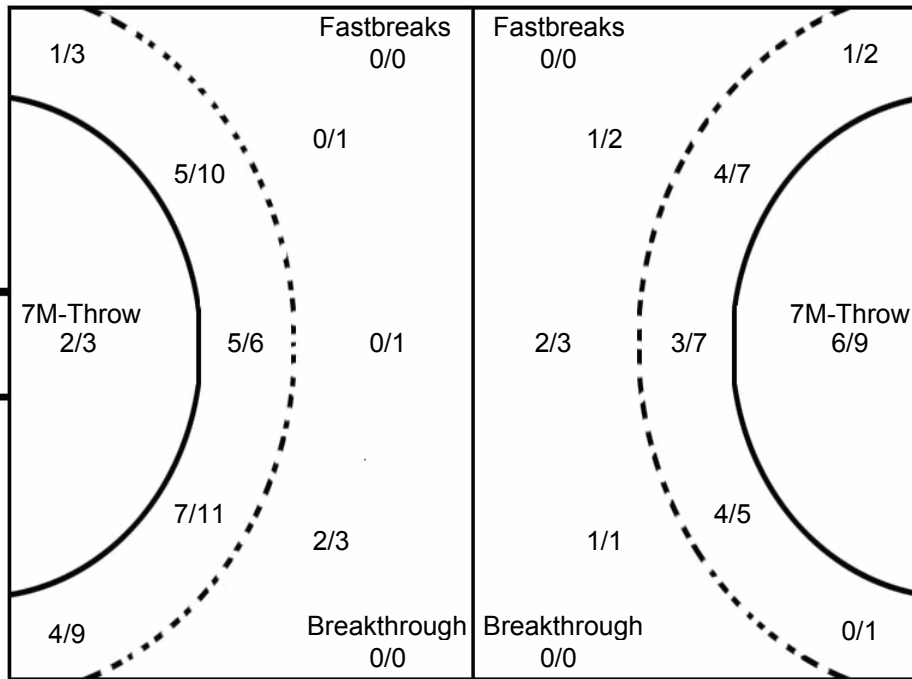

中國香港手球總會

PHMS Pictorial Handball Match Statistics

IHF Official System

HONG KONG INTERN' HANDBALL CHAMPIONSHIP WOMEN 2011 MATCH SHOT REPORT

ROUND 2

MATCH 14

HKIHWCW014-41-1/1

CHINESE

2 LUNG Kuan hua 1 3 1 Post - 1 Miss - 0 Block - 0	3 CHIANG Chia yun Post - 0 Miss - 0 Block - 0	4 SHIN Wei ju 1 Post - 0 Miss - 0 Block - 0	6 LIN Hsin yi Post - 0 Miss - 0 Block - 0	7 CHEN Yi hsuan Post - 0 Miss - 0 Block - 0	9 WANG Yu fen Post - 0 Miss - 0 Block - 0	11 SU Li lin 1 1 1 Post - 0 Miss - 0 Block - 0	12 HUNG Chia lien Post - 0 Miss - 0 Block - 0
13 CHENG Yun chieh Post - 0 Miss - 0 Block - 0	14 HUANG Wen yu 2 1 1 1 Post - 0 Miss - 0 Block - 0	15 CHU Ciu en 2 1 2 3 Post - 1 Miss - 2 Block - 0	17 KO Fu mei 2 1 Post - 1 Miss - 0 Block - 0	19 LIN Chia ho 1 Post - 1 Miss - 0 Block - 0	20 HUNG Tzu chin Post - 0 Miss - 0 Block - 0		

7 CHEN Yi hsuan
0/3 0/1 0/2
3/8 1/3 0/6
3/5 1/2 1/1

32 CHAN Kam ling
0/1 0/1
0/3 1/2
0/1 1/1

64 CHUNG Ka yu
0/2 0/4
1/3 6/7 0/1
2/3 2/2 1/2

65 WONG Shuk yee
0/1 0/1
0/2 0/3
1/1

HONGKONG

4 LAU Sze wan Post - 0 Miss - 0 Block - 0	6 LING Kwan mei Post - 0 Miss - 0 Block - 0	7 CHEUNG Mei ngo 2 1 2 Post - 2 Miss - 0 Block - 0	8 CHENG Ching hang 1 2 Post - 0 Miss - 0 Block - 0	10 WAN Oi man Post - 0 Miss - 0 Block - 0	11 LAM Sze pui 1 Post - 0 Miss - 0 Block - 0	13 LAM Wai yu Post - 0 Miss - 0 Block - 0	14 LEUNG Sin ying 1 1 2 Post - 1 Miss - 0 Block - 0
15 WONG Ching yu Post - 0 Miss - 0 Block - 0	16 LAI Mei yu 1 Post - 0 Miss - 0 Block - 0	17 TSANG Ching man 1 2 2 Post - 0 Miss - 1 Block - 0	18 SUM Ming yee Post - 2 Miss - 0 Block - 0	19 CHOW Pui yee 1 Post - 0 Miss - 0 Block - 0	32 CHAN Kam ling Post - 0 Miss - 0 Block - 0	64 CHUNG Ka yu Post - 0 Miss - 0 Block - 0	65 WONG Shuk yee Post - 0 Miss - 0 Block - 0