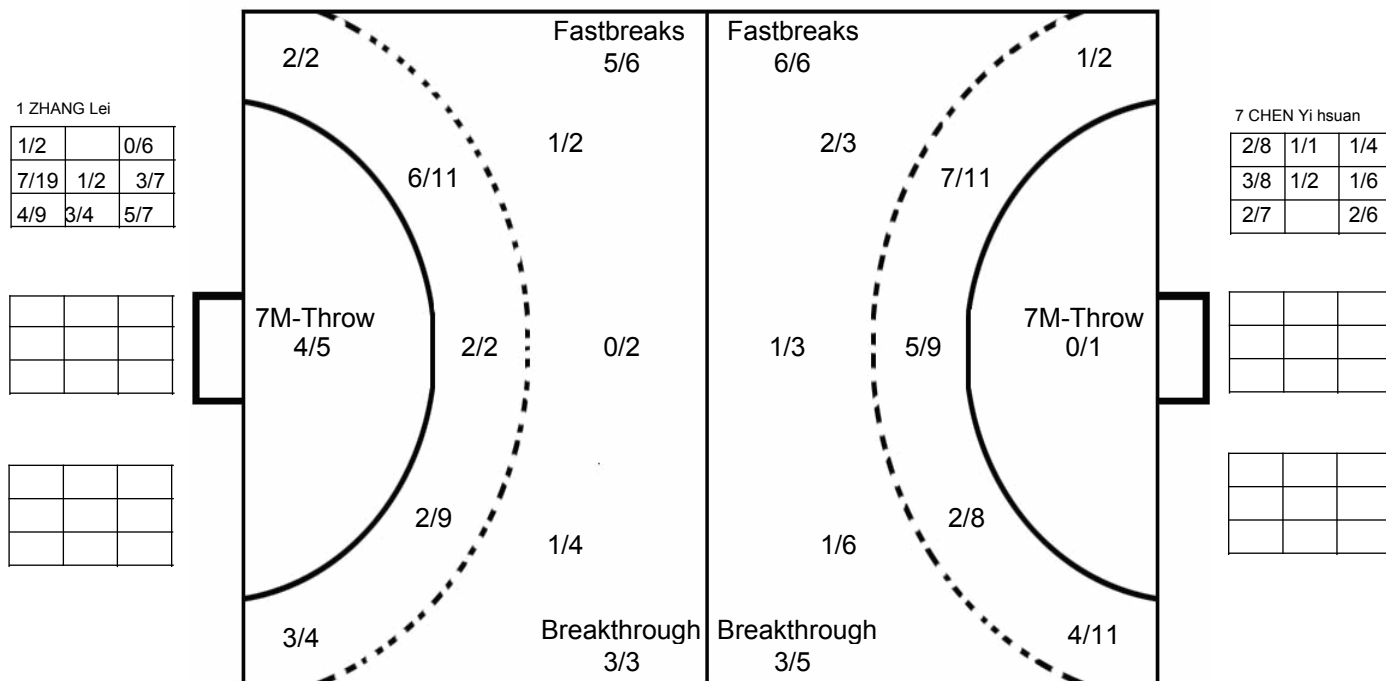

中國香港手球總會

PHMS Pictorial Handball Match Statistics

IHF Official System

HONG KONG INTERN' HANDBALL CHAMPIONSHIP WOMEN 2011 MATCH SHOT REPORT

ROUND 1

MATCH 11

HKIHWCW011-41-1/1

SHANZHENCHI

1 ZHANG Lei [ ] [ ] [ ] [ ] [ ] [ ] [ ] [ ] [ ] Post - 0 Miss - 0 Block - 0	2 GUO Yi feng [ ] [ ] [ ] [ ] [ ] [ ] 1 [ ] [ ] [ ] Post - 2 Miss - 0 Block - 0	3 LI Shuang [ ] [ ] [ ] 1 [ ] [ ] [ ] 3 [ ] [ ] [ ] Post - 0 Miss - 0 Block - 0	5 TAN Yue [ ] [ ] [ ] 1 1 [ ] [ ] [ ] [ ] [ ] [ ] 1 Post - 0 Miss - 0 Block - 0	6 LIANG He tong 1 [ ] [ ] [ ] 2 [ ] [ ] 1 [ ] [ ] [ ] 1 Post - 2 Miss - 0 Block - 0	7 SUN Ying [ ] [ ] [ ] [ ] [ ] [ ] [ ] [ ] 1 [ ] [ ] [ ] [ ] Post - 0 Miss - 0 Block - 1	9 LIU Shang jing [ ] [ ] [ ] [ ] [ ] [ ] [ ] [ ] [ ] [ ] [ ] [ ] Post - 0 Miss - 0 Block - 0	12 LI Yao [ ] [ ] [ ] [ ] [ ] [ ] [ ] [ ] 1 [ ] [ ] [ ] 1 Post - 0 Miss - 0 Block - 0
13 LIU Tong 2 [ ] [ ] [ ] [ ] [ ] [ ] 1 [ ] [ ] [ ] 1 Post - 0 Miss - 0 Block - 0	15 HUANG Hui 2 [ ] [ ] [ ] [ ] [ ] [ ] [ ] [ ] [ ] [ ] [ ] Post - 0 Miss - 0 Block - 1	19 KUANG Xue hua 1 [ ] [ ] [ ] 1 [ ] [ ] [ ] 1 2 1 [ ] [ ] [ ] 1 Post - 2 Miss - 0 Block - 0	[ ] [ ] [ ] [ ] [ ] [ ] [ ] [ ] [ ] [ ] [ ] [ ] Post - 0 Miss - 0 Block - 0	[ ] [ ] [ ] [ ] [ ] [ ] [ ] [ ] [ ] [ ] [ ] [ ] Post - 0 Miss - 0 Block - 0	[ ] [ ] [ ] [ ] [ ] [ ] [ ] [ ] [ ] [ ] [ ] [ ] Post - 0 Miss - 0 Block - 0	[ ] [ ] [ ] [ ] [ ] [ ] [ ] [ ] [ ] [ ] [ ] [ ] Post - 0 Miss - 0 Block - 0	[ ] [ ] [ ] [ ] [ ] [ ] [ ] [ ] [ ] [ ] [ ] [ ] Post - 0 Miss - 0 Block - 0

CHINESE

2 LUNG Kuan hua [ ] [ ] [ ] 3 [ ] [ ] [ ] [ ] [ ] [ ] 1 Post - 1 Miss - 0 Block - 0	3 CHIANG Chia yun [ ] [ ] [ ] [ ] [ ] [ ] [ ] [ ] [ ] [ ] [ ] [ ] Post - 1 Miss - 0 Block - 0	4 SHIN Wei ju [ ] [ ] [ ] 1 1 [ ] [ ] [ ] 1 [ ] [ ] [ ] Post - 0 Miss - 0 Block - 0	6 LIN Hsin yi [ ] [ ] [ ] [ ] [ ] [ ] [ ] [ ] [ ] [ ] [ ] [ ] Post - 0 Miss - 0 Block - 0	7 CHEN Yi huan [ ] [ ] [ ] [ ] [ ] [ ] [ ] [ ] [ ] [ ] [ ] [ ] Post - 0 Miss - 0 Block - 0	9 WANG Yu fen [ ] [ ] [ ] [ ] [ ] [ ] [ ] [ ] [ ] [ ] [ ] [ ] Post - 0 Miss - 0 Block - 0	11 SU Li lin [ ] [ ] [ ] [ ] [ ] [ ] [ ] [ ] [ ] [ ] [ ] [ ] Post - 1 Miss - 0 Block - 0	12 HUNG Chia lien [ ] [ ] [ ] [ ] [ ] [ ] [ ] [ ] [ ] [ ] [ ] [ ] Post - 0 Miss - 0 Block - 0
13 CHENG Yun chieh [ ] [ ] [ ] [ ] [ ] [ ] [ ] [ ] [ ] [ ] [ ] [ ] Post - 0 Miss - 0 Block - 0	14 HUANG Wen yu [ ] [ ] [ ] 2 [ ] [ ] [ ] 2 [ ] [ ] [ ] [ ] Post - 0 Miss - 0 Block - 0	15 CHU Ciu en [ ] [ ] [ ] [ ] [ ] [ ] [ ] 1 2 [ ] [ ] 1 Post - 2 Miss - 1 Block - 0	17 KO Fu mei [ ] [ ] [ ] [ ] 2 [ ] [ ] [ ] 1 [ ] [ ] 1 Post - 0 Miss - 0 Block - 0	19 LIN Chia ho [ ] [ ] [ ] 3 1 [ ] [ ] [ ] 1 [ ] [ ] [ ] Post - 1 Miss - 0 Block - 1	20 HUNG Tzu chin 1 [ ] [ ] [ ] 5 [ ] [ ] 1 1 [ ] [ ] [ ] Post - 1 Miss - 0 Block - 0	[ ] [ ] [ ] [ ] [ ] [ ] [ ] [ ] [ ] [ ] [ ] [ ] Post - 0 Miss - 0 Block - 0	[ ] [ ] [ ] [ ] [ ] [ ] [ ] [ ] [ ] [ ] [ ] [ ] Post - 0 Miss - 0 Block - 0