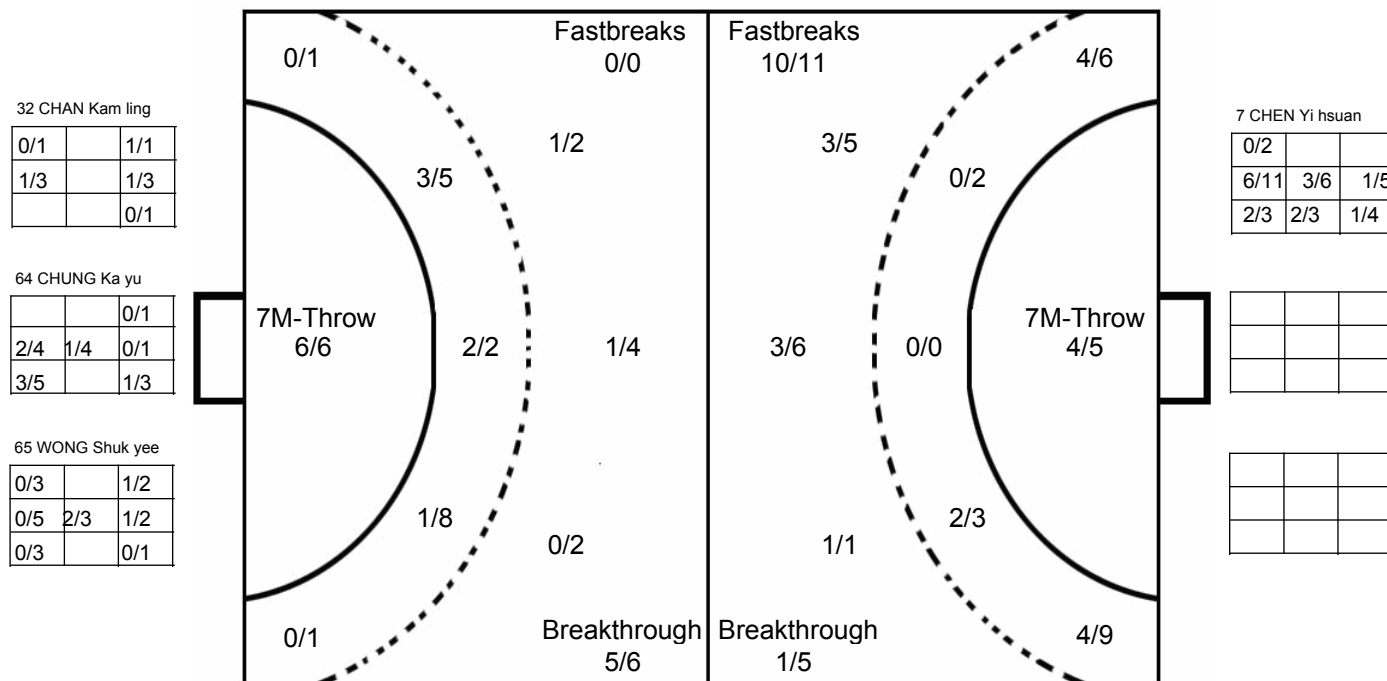

中國香港手球總會

PHMS Pictorial Handball Match Statistics

IHF Official System

HONG KONG INTERN' HANDBALL CHAMPIONSHIP WOMEN 2011 MATCH SHOT REPORT

ROUND 1

MATCH 7

HKIHWCW007-41-1/1

HONGKONG

3 YIU Hei yan 0/0 0/0 0/0 Post - 0 Miss - 0 Block - 0	4 LAU Sze wan 1/1 1/1 1/1 Post - 0 Miss - 0 Block - 0	5 LEE Lai ling 0/0 0/0 0/0 Post - 0 Miss - 0 Block - 0	7 CHEUNG Mei ngo 1/1 2/1 1/2 Post - 0 Miss - 0 Block - 0	8 CHENG Ching hang 1/1 0/0 0/0 Post - 0 Miss - 0 Block - 0	9 WONG Wing tung 0/0 0/0 0/0 Post - 0 Miss - 0 Block - 0	10 WAN Oi man 1/1 0/0 0/0 Post - 0 Miss - 0 Block - 0	11 LAM Sze pui 0/0 0/0 1/1 Post - 0 Miss - 0 Block - 0
13 LAM Wai yu 0/0 0/0 0/0 Post - 0 Miss - 0 Block - 0	16 LAI Mei yu 0/0 0/0 0/0 Post - 0 Miss - 0 Block - 0	17 TSANG Ching man 0/0 1/1 1/1 Post - 0 Miss - 0 Block - 0	18 SUM Ming yee 1/1 0/2 0/0 Post - 1 Miss - 0 Block - 0	19 CHOW Pui yee 0/0 0/0 1/1 Post - 1 Miss - 0 Block - 1	32 CHAN Kam ling 0/0 0/0 0/0 Post - 0 Miss - 0 Block - 0	64 CHUNG Ka yu 0/0 0/0 0/0 Post - 0 Miss - 0 Block - 0	65 WONG Shuk yee 0/0 0/0 0/0 Post - 0 Miss - 0 Block - 0

CHINESE

2 LUNG Kuan hua 0/0 0/0 0/0 Post - 0 Miss - 0 Block - 0	3 CHIANG Chia yun 0/0 0/0 1/1 Post - 0 Miss - 0 Block - 0	4 SHIN Wei ju 0/0 0/0 0/0 Post - 1 Miss - 0 Block - 0	6 LIN Hsin yi 0/0 0/0 0/0 Post - 0 Miss - 0 Block - 0	7 CHEN Yi huan 0/0 0/0 0/0 Post - 0 Miss - 0 Block - 0	9 WANG Yu fen 0/0 0/0 0/0 Post - 0 Miss - 0 Block - 0	11 SU Li lin 1/1 0/0 1/1 Post - 0 Miss - 0 Block - 0	12 HUNG Chia lien 0/0 0/0 0/0 Post - 0 Miss - 0 Block - 0
13 CHENG Yun chieh 0/0 0/0 0/0 Post - 0 Miss - 0 Block - 0	14 HUANG Wen yu 2/2 4/4 1/1 Post - 1 Miss - 1 Block - 0	15 CHU Ciu en 1/1 1/1 1/1 Post - 0 Miss - 0 Block - 0	17 KO Fu mei 1/1 1/2 1/1 Post - 0 Miss - 1 Block - 0	19 LIN Chia ho 1/1 1/1 1/1 Post - 0 Miss - 0 Block - 0	20 HUNG Tzv chin 2/2 3/3 1/1 Post - 2 Miss - 1 Block - 0